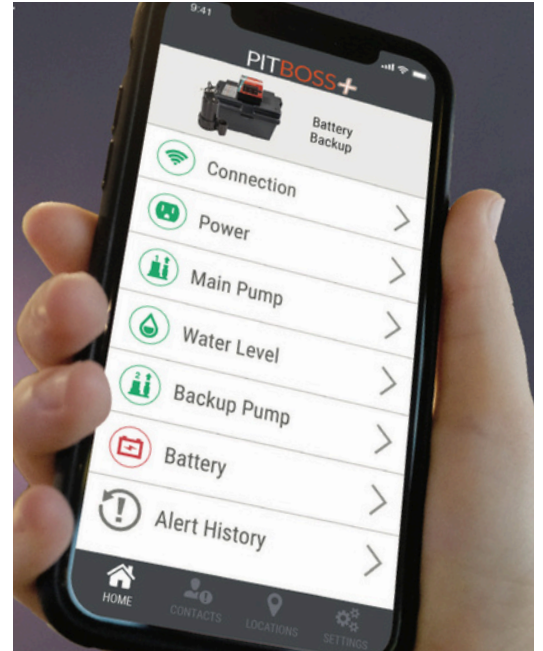

PITBOSS+

WIFI CONNECTED SUMP PUMP COMBO

This **powerful** dual-pump system includes a primary pump for daily use and a **backup pump** for emergencies — all connected to WiFi for **real-time** system monitoring.

The PitBoss+ Combo gives you layered protection and smart alerts, so you're **always** one step ahead of potential basement flooding.

Stay **connected** and in **control**.

The **PitBoss+** smart backup pump constantly checks the condition of your sump system — monitoring the main pump, backup, and battery around the clock. If a problem is detected, you'll get **real-time alerts** right to your smartphone.

With the PitBoss+ App, you can track your system's performance **anytime, anywhere**.